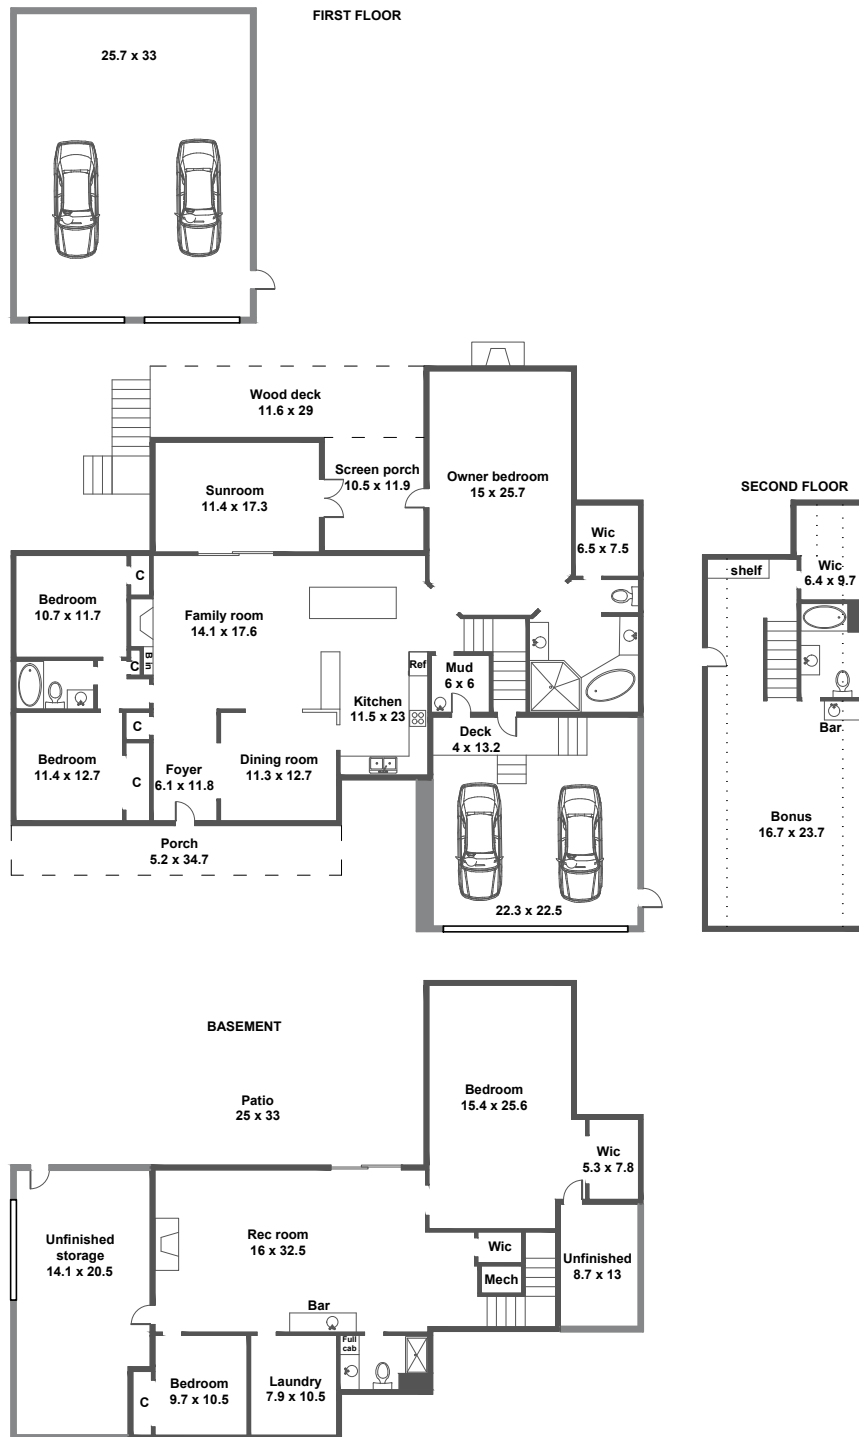

115 Nuthatch Court Louisburg NC 27549

"Approximate dimensions"
"Drawing not to exact scale"
"This measurement is copyrighted to McNamara & Co and the clients listed on the header of this sketch"

AREA CALCULATIONS SUMMARY			
Code	Description	Gross	Total
GLA 1	First Floor	2186.2	
	Finished Basement	1447.6	3633.8
GLA 2	Second Floor	726.2	
	Area Below 5 Feet	-67.3	
	Area Below 5 Feet	-77.0	
	Area Below 5 Feet	-18.2	563.6
BSMT	Unfinished Basement	116.6	
	Unfinished Basement	404.2	520.8
GAR	Garage	516.3	
	Detached Garage	848.1	1364.4

Net LIVABLE Area (rounded) 4197