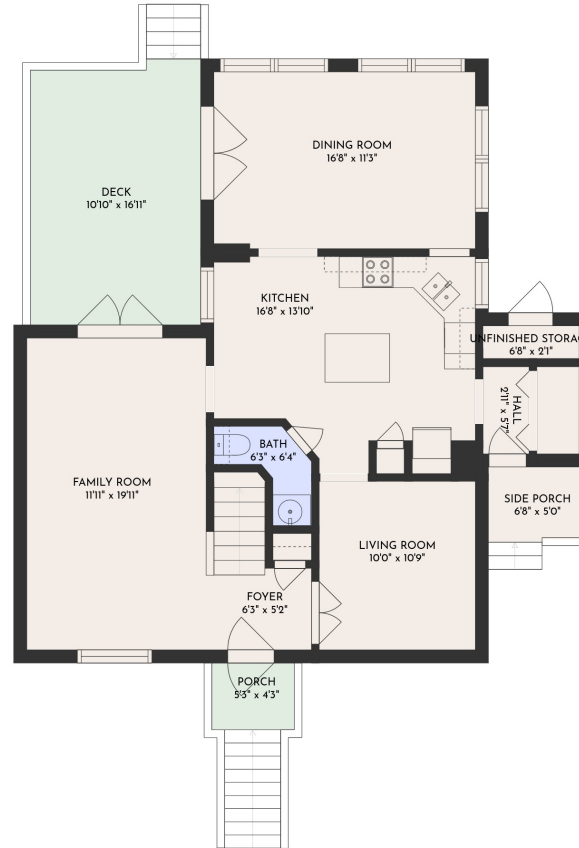

Estimated areas

GLA FLOOR 1: 1010 sq. ft, excluded 387 sq. ft  
 GLA FLOOR 2: 986 sq. ft, excluded 38 sq. ft  
 Total GLA 1996 sq. ft, total scanned area 2421 sq. ft

**349 Tillamook Drive  
 Wake Forest, NC 27587**

Sizes and dimensions are approximate and are for illustrative purposes.

Estimated areas

GLA FLOOR 1: 1010 sq. ft, excluded 387 sq. ft  
 GLA FLOOR 2: 986 sq. ft, excluded 38 sq. ft  
 Total GLA 1996 sq. ft, total scanned area 2421 sq. ft

Sizes and dimensions are approximate and are for illustrative purposes.

**349 Tillamook Drive  
 Wake Forest, NC 27587**

### Estimated areas

GLA FLOOR 1: 1010 sq. ft, excluded 387 sq. ft  
GLA FLOOR 2: 986 sq. ft, excluded 38 sq. ft  
Total GLA 1996 sq. ft, total scanned area 2421 sq. ft

Sizes and dimensions are approximate and are for illustrative purposes.