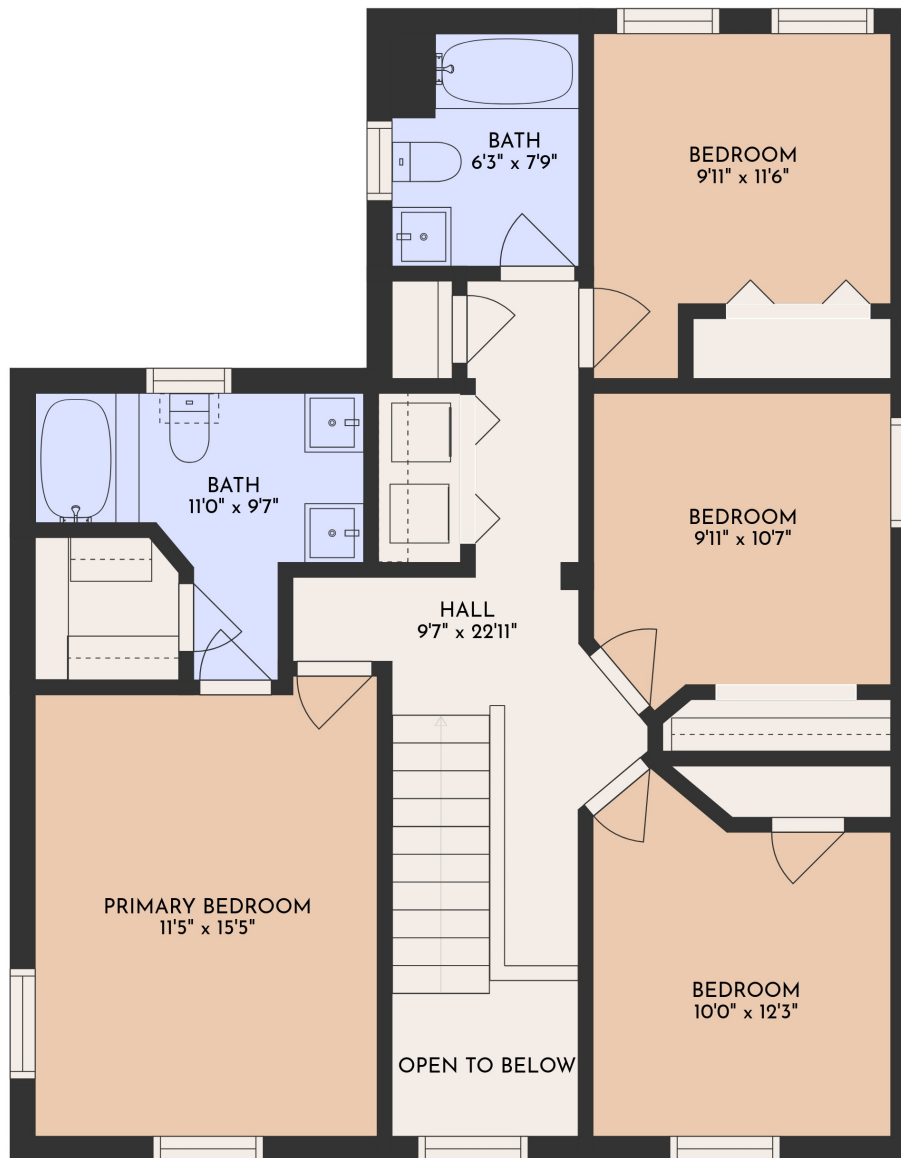

Estimated areas

GLA FLOOR 1: 1010 sq. ft, excluded 387 sq. ft  
 GLA FLOOR 2: 986 sq. ft, excluded 38 sq. ft  
 Total GLA 1996 sq. ft, total scanned area 2421 sq. ft

**349 Tillamook Drive  
 Wake Forest, NC 27587**

Sizes and dimensions are approximate and are for illustrative purposes.

Estimated areas

GLA FLOOR 1: 1010 sq. ft, excluded 387 sq. ft  
 GLA FLOOR 2: 986 sq. ft, excluded 38 sq. ft  
 Total GLA 1996 sq. ft, total scanned area 2421 sq. ft

Sizes and dimensions are approximate and are for illustrative purposes.

**349 Tillamook Drive  
 Wake Forest, NC 27587**

### Estimated areas

GLA FLOOR 1: 1010 sq. ft, excluded 387 sq. ft  
GLA FLOOR 2: 986 sq. ft, excluded 38 sq. ft  
Total GLA 1996 sq. ft, total scanned area 2421 sq. ft

Sizes and dimensions are approximate and are for illustrative purposes.