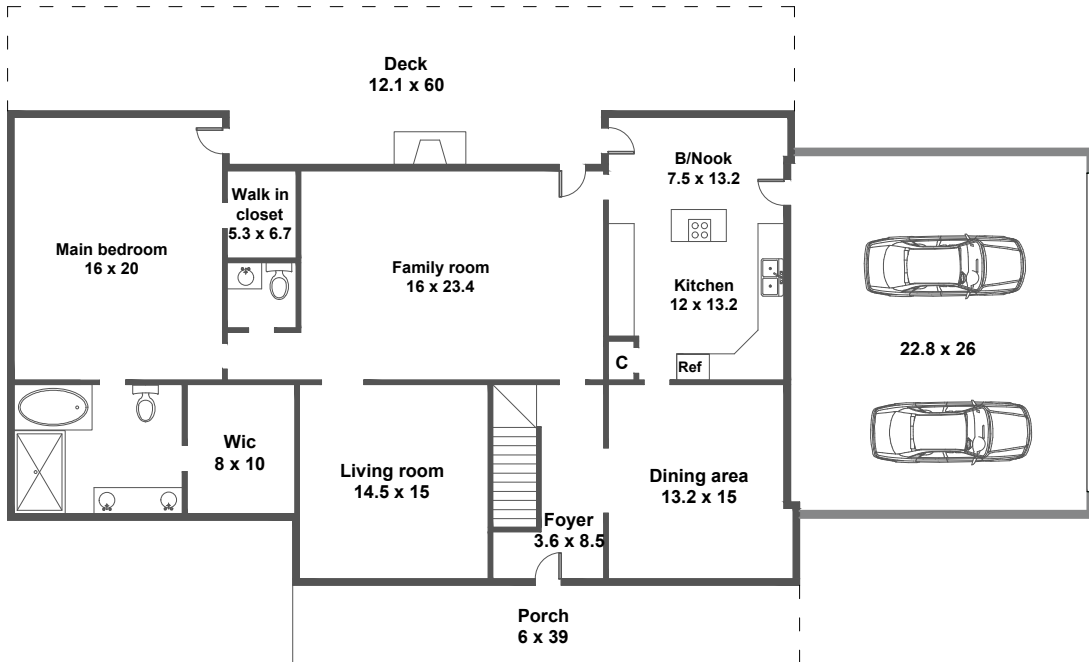

5508 Townsend Warbler Court Wake Forest NC 27587

FIRST FLOOR

SECOND FLOOR

"Approximate dimensions"  
 "Drawing not to exact scale"  
 "This measurement is copyrighted to McNamara & Co and the clients listed on the header of this sketch"

AREA CALCULATIONS SUMMARY			
Code	Description	Gross	Total
GLA 1	First Floor	1965.1	1965.1
GLA 2	Second Floor	1512.6	
	Area below 5 feet	-11.3	1501.3
BSMT	Basement	1985.1	1985.1
GAR	Garage	621.8	621.8

Net LIVABLE Area

(rounded)

3466

5508 Townsend Warbler Court Wake Forest NC 27587

"Approximate dimensions"  
 "Drawing not to exact scale"

"This measurement is copyrighted to McNamara & Co and the clients listed on the header of this sketch"