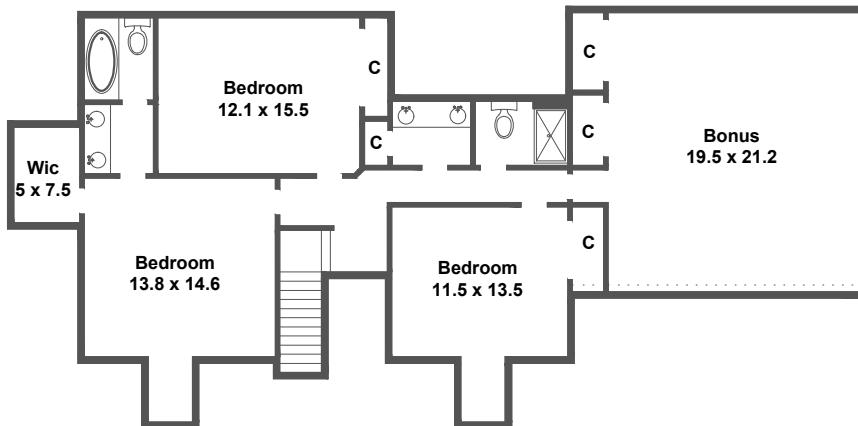

5508 Townsend Warbler Court Wake Forest NC 27587

FIRST FLOOR

SECOND FLOOR

"Approximate dimensions"  
 "Drawing not to exact scale"  
 "This measurement is copyrighted to McNamara & Co and the clients listed on the header of this sketch"

AREA CALCULATIONS SUMMARY			
Code	Description	Gross	Total
GLA 1	First Floor	1965.1	1965.1
GLA 2	Second Floor	1512.6	
	Area below 5 feet	-11.3	1501.3
BSMT	Basement	1985.1	1985.1
GAR	Garage	621.8	621.8

Net LIVABLE Area

(rounded)

3466

5508 Townsend Warbler Court Wake Forest NC 27587

"Approximate dimensions"  
 "Drawing not to exact scale"

"This measurement is copyrighted to McNamara & Co and the clients listed on the header of this sketch"