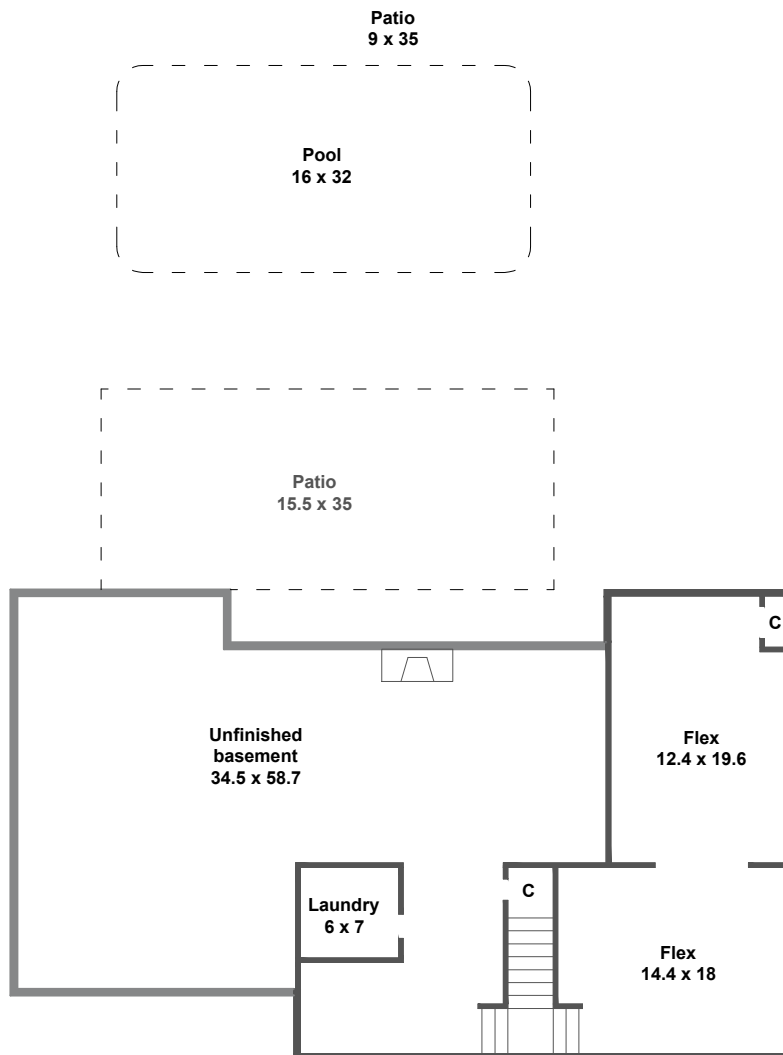

5508 Townsend Warbler Court Wake Forest NC 27587

FIRST FLOOR

SECOND FLOOR

"Approximate dimensions"  
 "Drawing not to exact scale"  
 "This measurement is copyrighted to McNamara & Co and the clients listed on the header of this sketch"

AREA CALCULATIONS SUMMARY			
Code	Description	Gross	Total
GLA 1	First Floor	1965.1	1965.1
GLA 2	Second Floor	1512.6	
	Area below 5 feet	-11.3	1501.3
BSMT	Basement	1985.1	1985.1
GAR	Garage	621.8	621.8

Net LIVABLE Area

(rounded)

3466

5508 Townsend Warbler Court Wake Forest NC 27587

"Approximate dimensions"  
 "Drawing not to exact scale"

"This measurement is copyrighted to McNamara & Co and the clients listed on the header of this sketch"