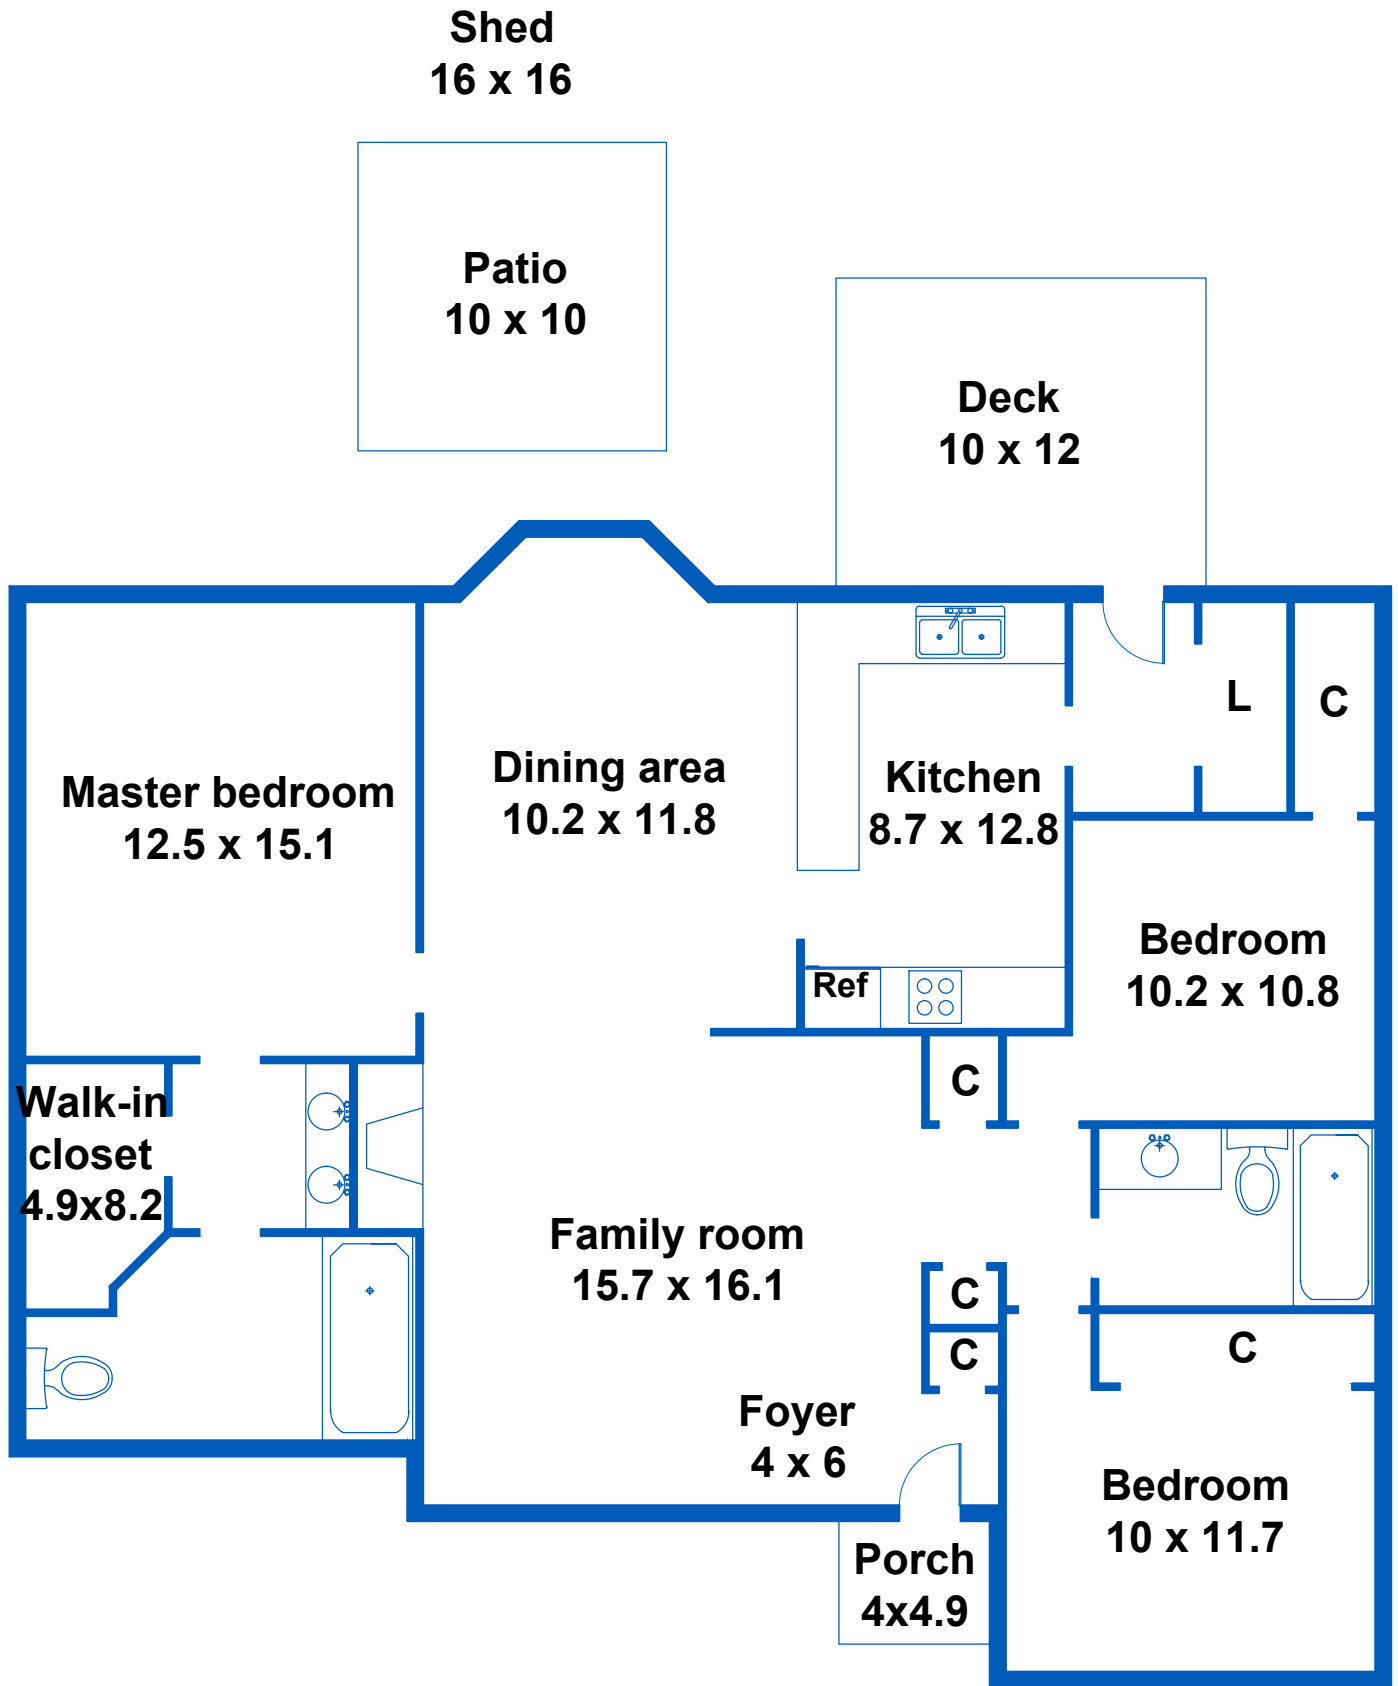

1017 S Fieldhaven Dr, Fuquay Varina NC 27526

"Approximate dimensions"
"Drawing not to exact scale"
"This measurement is copyrighted to McNamara & Co and the clients listed on the header of this sketch"

AREA CALCULATIONS SUMMARY			
Code	Description	Gross	Total
GLA 1	First Floor	1373.4	1373.4