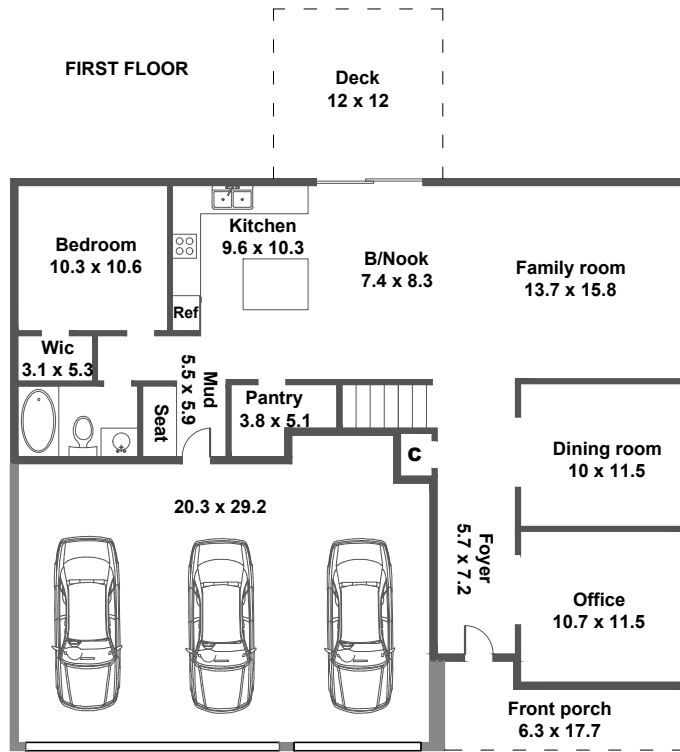

1649 Fern Hollow Trail Wake Forest NC 27587

"Approximate dimensions"
 "Drawing not to exact scale"
 "This measurement is copyrighted to McNamara & Co and the clients listed on the header of this sketch"

AREA CALCULATIONS SUMMARY			
Code	Description	Gross	Total
GLA 1	First Floor	1243.5	1243.5
GLA 2	Second Floor	1794.4	1794.4
GAR	Garage	616.8	616.8