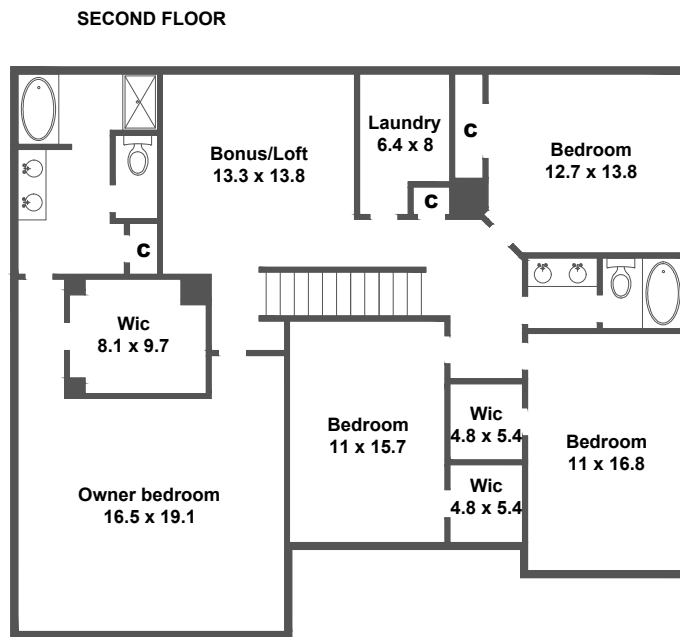

1649 Fern Hollow Trail Wake Forest NC 27587

"Approximate dimensions"
 "Drawing not to exact scale"
 "This measurement is copyrighted to McNamara & Co and the clients listed on the header of this sketch"

AREA CALCULATIONS SUMMARY			
Code	Description	Gross	Total
GLA 1	First Floor	1243.5	1243.5
GLA 2	Second Floor	1794.4	1794.4
GAR	Garage	616.8	616.8