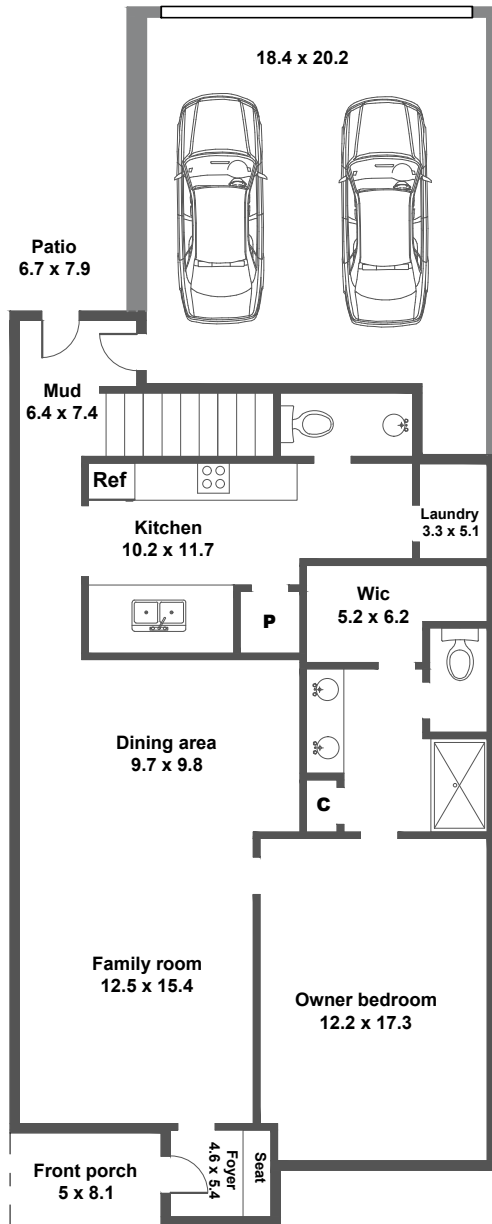

1121 Treetop Meadows Lane Wake Forest NC 27587

FIRST FLOOR

SECOND FLOOR

"Approximate dimensions"  
"Drawing not to exact scale"  
"This measurement is copyrighted by McNamara & Co and the clients listed on the header of this sketch"

AREA CALCULATIONS SUMMARY

Code	Description	Gross	Total
GLA 1	First Floor	1117.7	1117.7
GLA 2	Second Floor	1276.3	1276.3
GAR	Garage	405.0	405.0

Net LIVABLE Area

(rounded)

2394