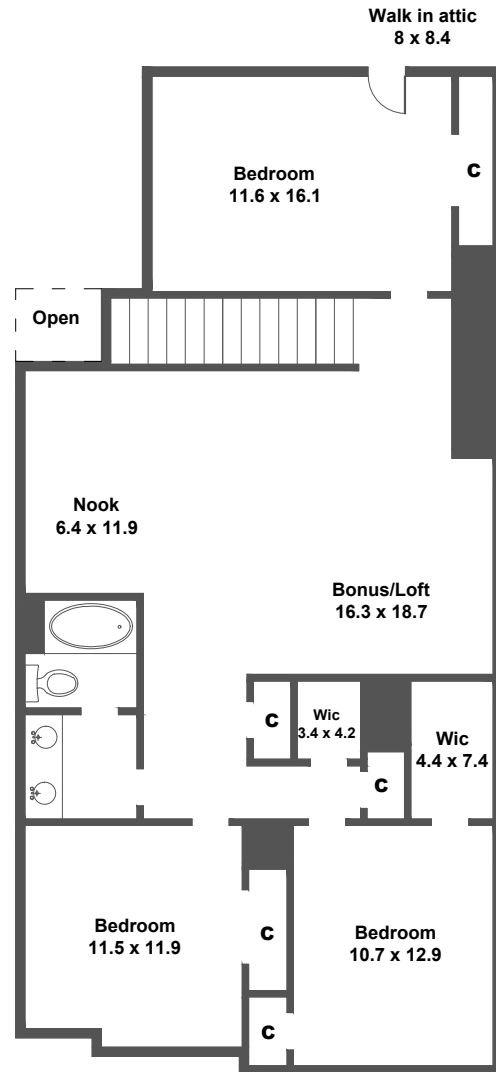

1121 Treetop Meadows Lane Wake Forest NC 27587

FIRST FLOOR

SECOND FLOOR

"Approximate dimensions"  
"Drawing not to exact scale"  
"This measurement is copyrighted by McNamara & Co and the clients listed on the header of this sketch"

AREA CALCULATIONS SUMMARY

Code	Description	Gross	Total
GLA 1	First Floor	1117.7	1117.7
GLA 2	Second Floor	1276.3	1276.3
GAR	Garage	405.0	405.0

Net LIVABLE Area

(rounded)

2394